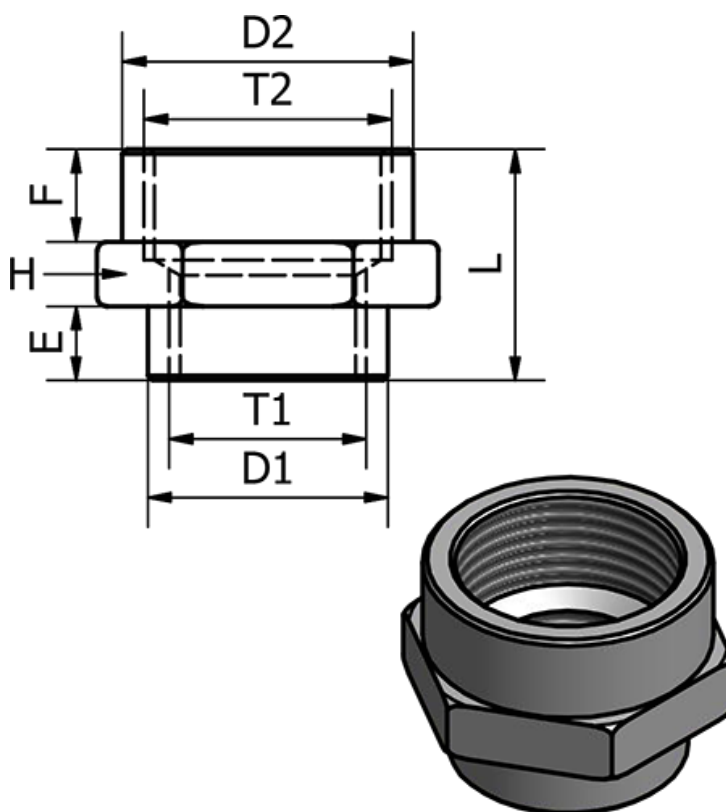

# Data Sheet

Article number: 5891125TR14

Description: Sleeve 1125TR - 14  
G1/4"

## Measures

B = 8  
D = 16.5  
H = 17  
L = 22.0  
T = 1/4"  
T2 = -